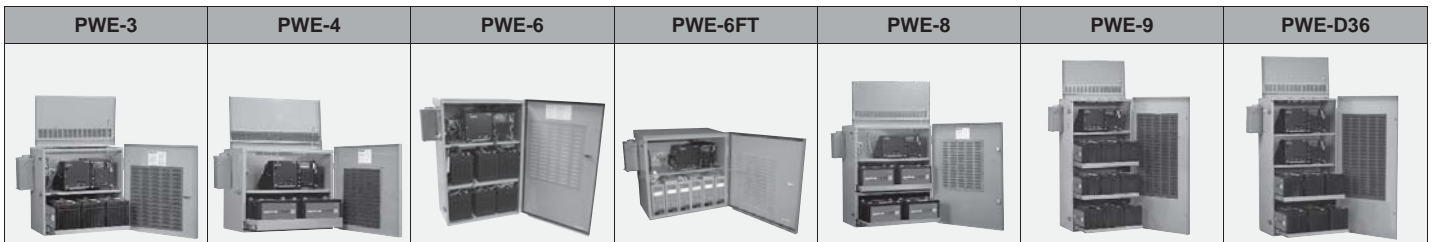

Power

Alpha PWE Enclosure

Outdoor Pole Mount Enclosure

- Engineered for broadband powering applications
- Aluminum welded construction and durable powdercoated exterior
- Agency certified to meet applicable industry standards
- Internal or external SUSE rated service entrance options
- Optional Battery Integration Tray (BIT)
- Portable generator cabling access door

Alpha pole or wall mount single power supply enclosures support distributed powering architectures. The power supply is located on the equipment shelf above the batteries for maximum convection cooling, making the enclosure ideal for use in all climates. Each enclosure comes with a removable, lockable door. Standard features include high magnetic circuit breaker, duplex AC receptacle, service power inserter and external coax raceway. The optional Battery Integration Tray (BIT) eliminates the need for sliding battery trays, allows the batteries to be individually wired, improves the wire management for the enclosure, and conveniently stores the AlphaGuard™ Battery Balancer. The PWE-6FT front terminal design accommodates six gel or AGM front terminal batteries.

Specifications	
Material:	Exterior powdercoated aluminum
Vent Screen:	Mesh fabric with .005 x .005in / .12 x .12mm opening size to minimize snow, water and dust ingress
Door and Lid Seal:	Poron gasketing
Color:	Gray (custom colors available)
Lid:	Removable
Door:	Hinged removable
Pole Mount:	Galvanized steel brackets for wood, and concrete pole mount and wall mount
Tamper Switch:	Optional
Battery Side Tray:	Optional